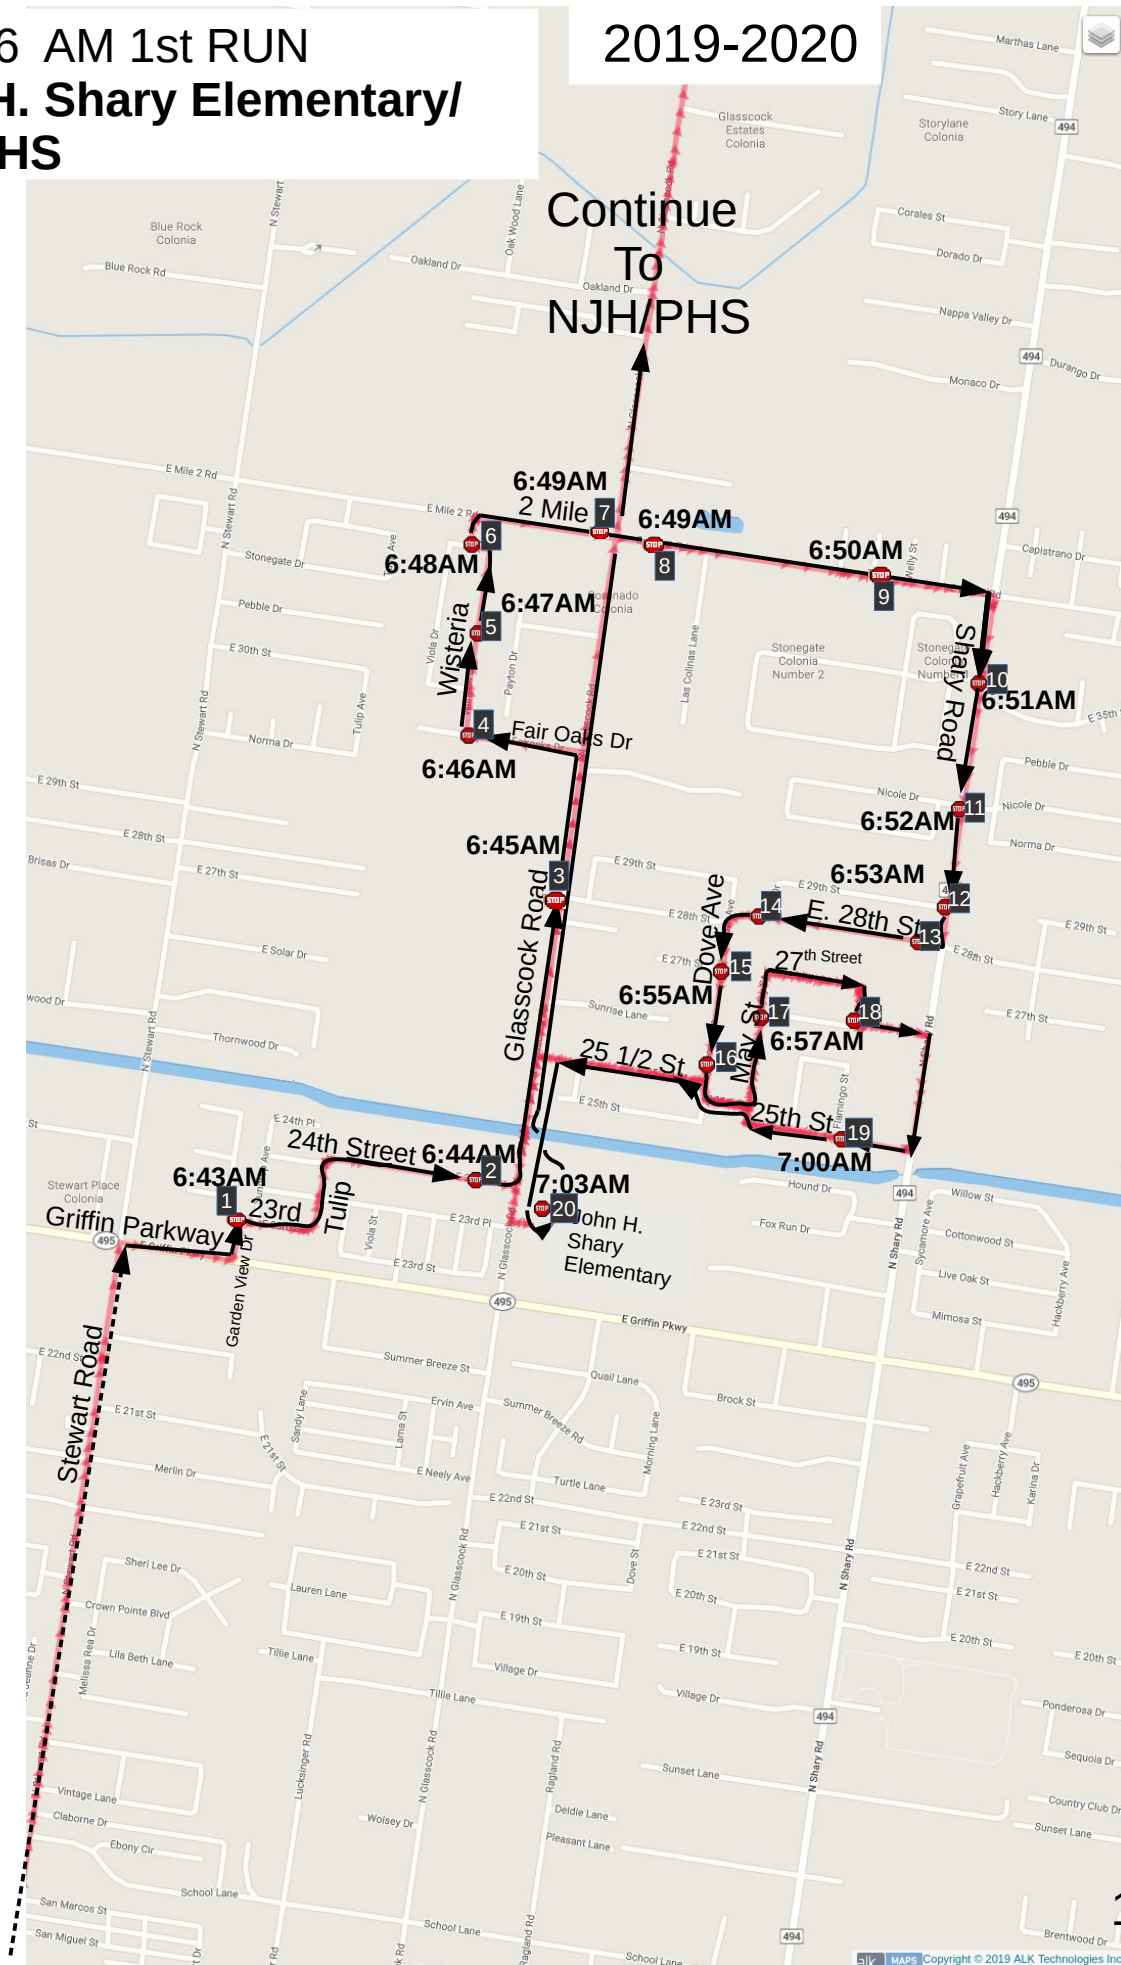

BUS 26 AM 1st RUN John H. Shary Elementary/ NJH/PHS

2019-2020

11/13/19